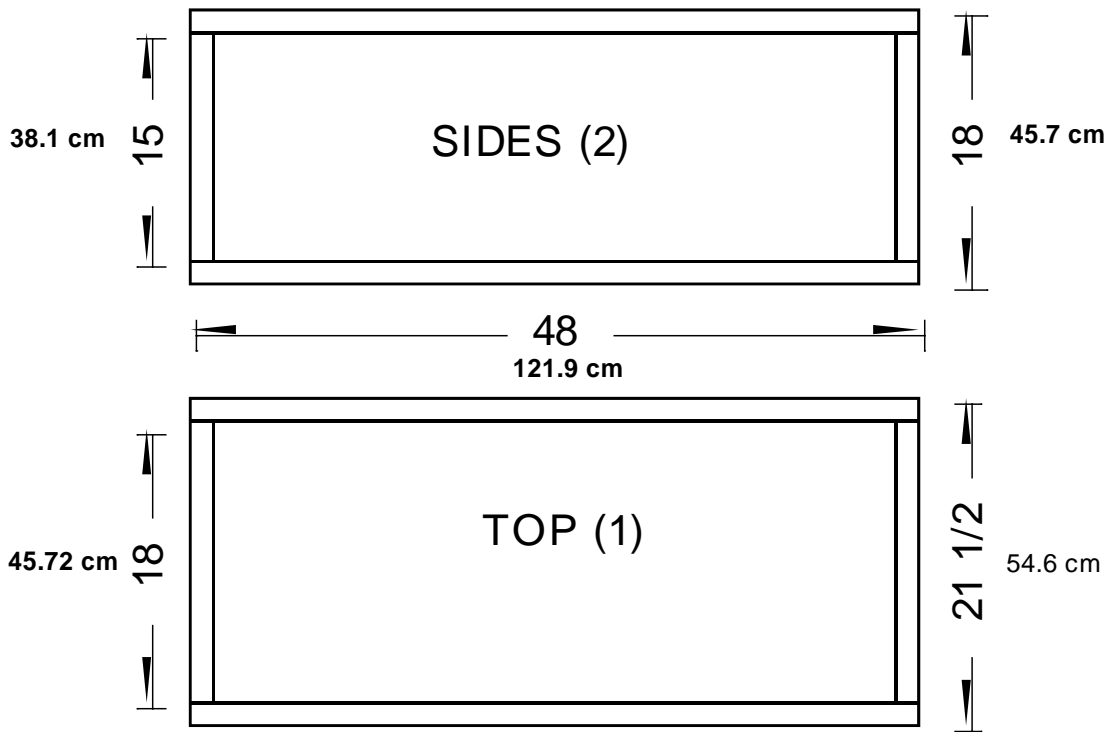

Unlabeled dimensions are inches

Bottom is 21 x 48 x 1/4" plywood (53.3 x 121.9 x .635 cm)

DRYING BOX - SKETCH 1