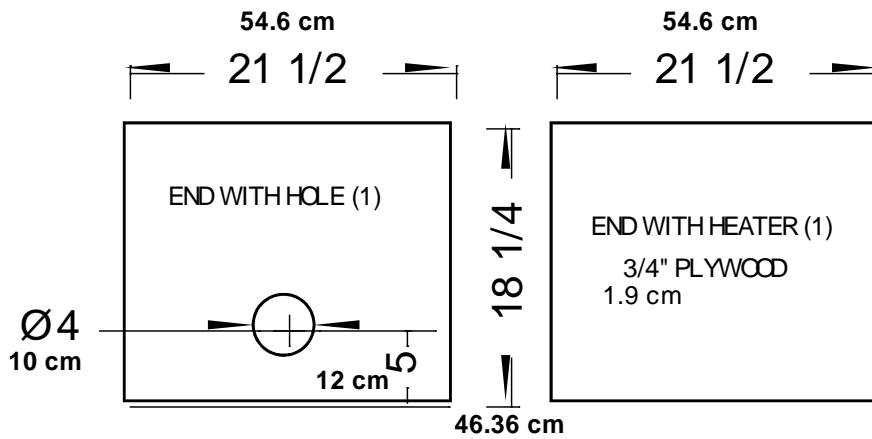

Unlabeled dimensions are inches

Bottom is 21 x 48 x 1/4" plywood (53.3 x 121.9 x .635 cm)

DRYING BOX - SKETCH 1